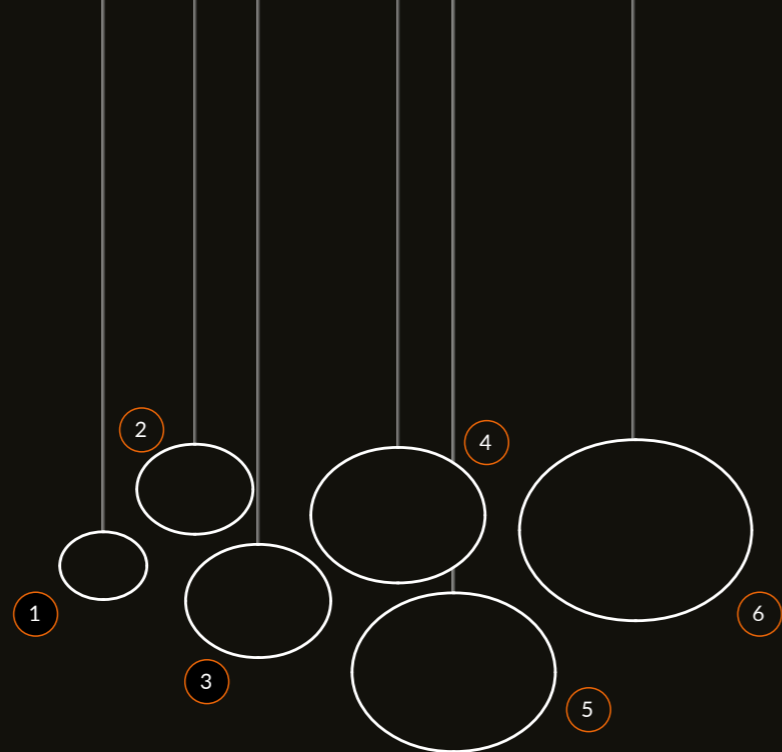

HYDRA

# ACQUA

CLEAR OR FROSTED HAND-BLOWN GLASS PENDANT.

6 shapes available: ① ø 9 cm. ② ø 12 cm. ③ ø 15 cm. ④ ø 18 cm. ⑤ ø 21 cm. ⑥ ø 24 cm.